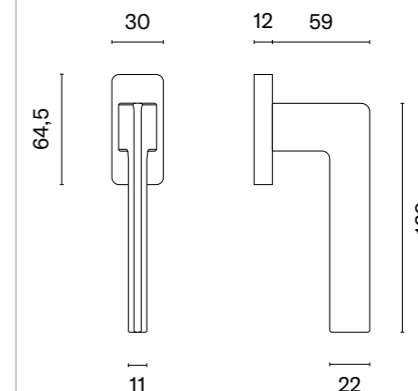

model	wykończenie	klamka kod: ST O OMA Q sztuka cena netto zł (brutto zł)	model	wykończenie	klamka kod: ST O HIRA Q sztuka cena netto zł (brutto zł)
	CP chrom polerowany	52,14 (64,13)		SNM nikiel	52,14 (64,13)
	PSC chrom satynowy			MSB tytan	
	BLACK czarny matowy				

Klamka występuje w wersji drzwiowej (str. 209)

* Przy zamówieniu prosimy podać stronność klamki: prawa (P) lub lewa (L).